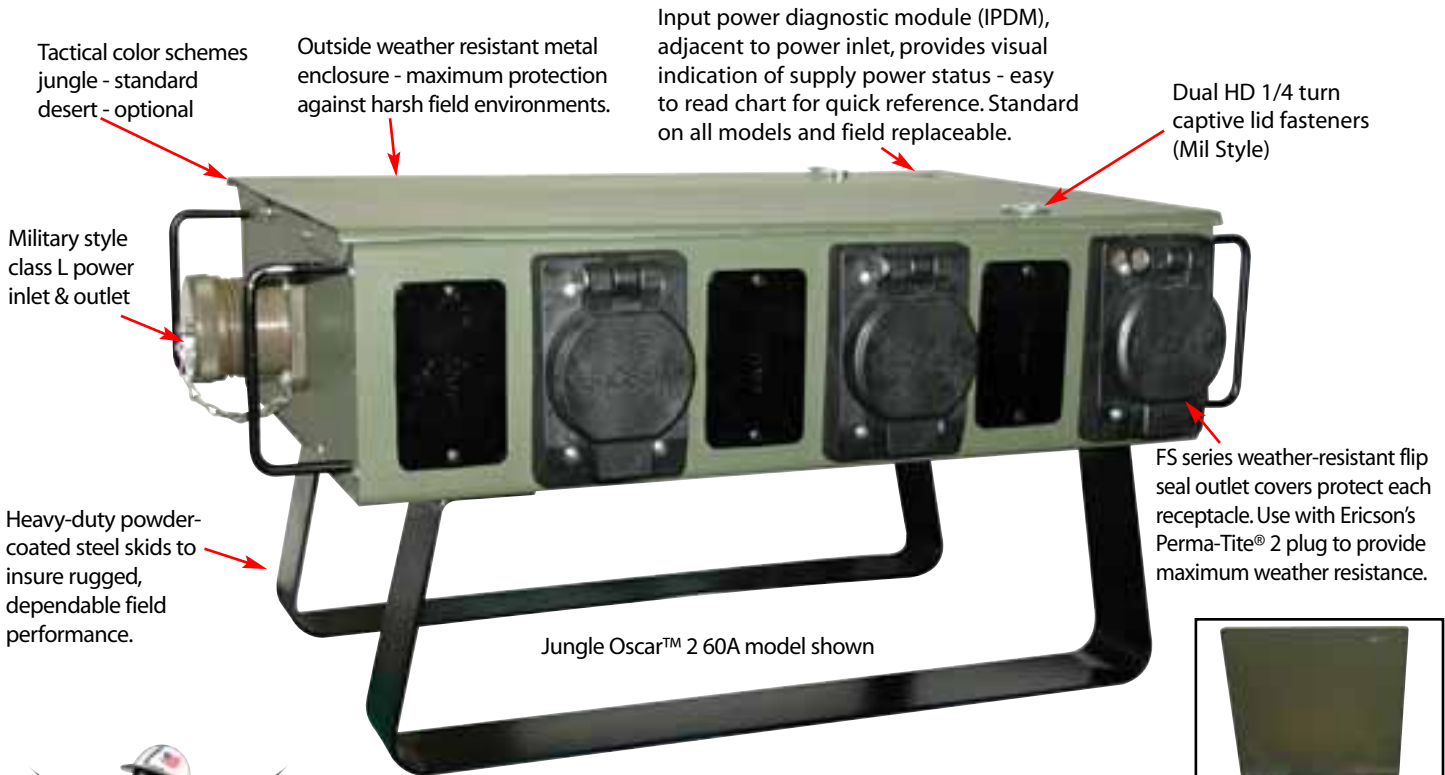

Temporary Power

Oscar™ 2 Tactical Temporary Power Distribution Center

Ericsons new Oscar™ 2-Tactical Temporary Power Distribution Center is built to Military Requirements. Based on the award-winning Oscar™ box, the Oscar™ 2 has been customized to meet the demands of Military personnel. It features a military style Class L Inlet and Feed thru, Ericson exclusive Input Power Diagnostic Module (IPDM) and both GFCI and non-GFCI outlets.

Tactical Oscar™ 2

1. Military style class L inlet & feed through (60 or 100 Amp, 3ph or 1ph)
 - Earth ground lug
 - Tactical color schemes (desert or jungle)
2. Indoor & outdoor use- wet or dry locations
 - Enclosure rated NEMA Type 3R- rainproof, suitable for use in damp locations
3. IPDM indicator lights are recessed for tactical situations